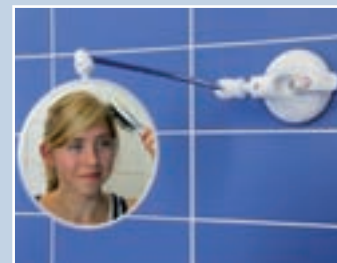

The helpful shower positioner is available with a flexible swivel arm as desired. The mobile telescopic mirrors – with optional LED light – are fast and easily positioned. They make it possible to look into the mirror while seated or are very helpful during catheterizing.

If your canes are on the floor too often, the mobile Duo cane holder will make life easier for you. It can be mounted on the wall or under the tabletop. It's always fast and safe and you never need tools.

The name says it all: visual screen and splash-guard; very popular and ideal in nursing care. The hinged bracket can be swivelled upwards or can be panned to the side when vertically mounted. The integrated brake holds the Mobeli arm in the desired position automatically. The arm was designed in a way that weight applied puts less pressure on the sustaining wall due to its long three-part elastic design.